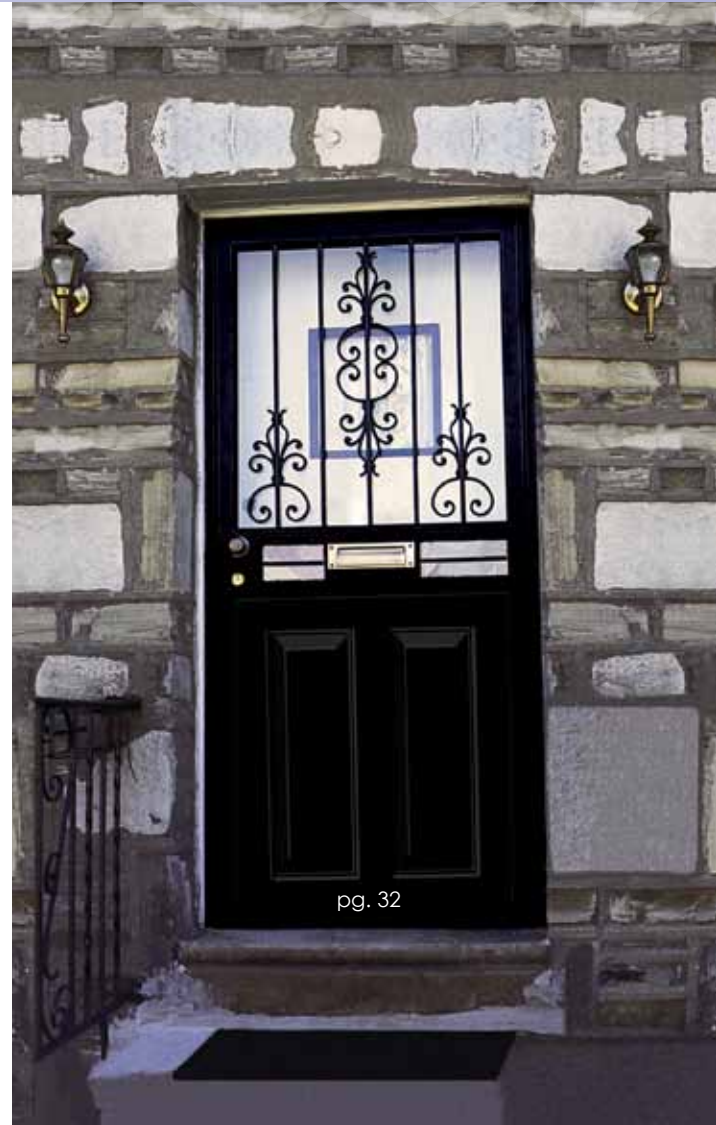

pg. 32

HM-138-R Mardi Gras ▲