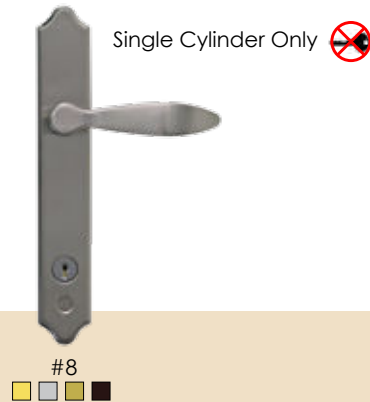

PULL HANDLES

Single Cylinder Only

3" Bottom Aluminum Expander
Painted to match your storm door
 - Optional Outside Only

SCULPTED LEVERS

Left Hinge Out Swing Door

Single Cylinder Only
Right Hinge Out Swing Door

ELITE LEVERS

MORTISE LOCK Available in Double or Single Cylinder

Door Closers are painted to match your Aluminum and Security Storm Door finish.

MAIL SLOT OPTIONS - FOR ALUMINUM AND SECURITY DOORS

HMI offers double flap mail slots in four different finishes to match your choice of handleset. US Postal regulations require mail slots to be no less than 30" from the ground.