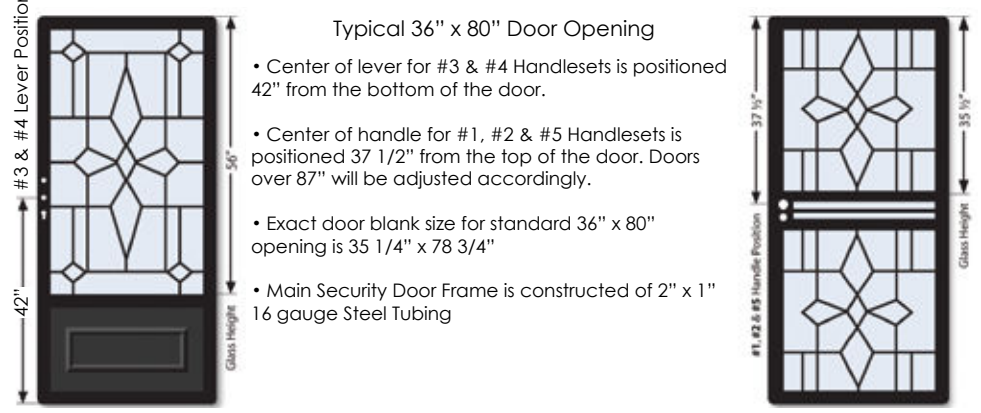

LASTING ELEGANCE

ALUMINUM & SECURITY STORM DOORS 2021

HM-158 Security Patio Doors ▲

HM-968 Security Door ▲

SECURITY DOOR MEASUREMENTS

SECURITY DOOR FEATURES PAGE 10

Lock options and color options on page 23